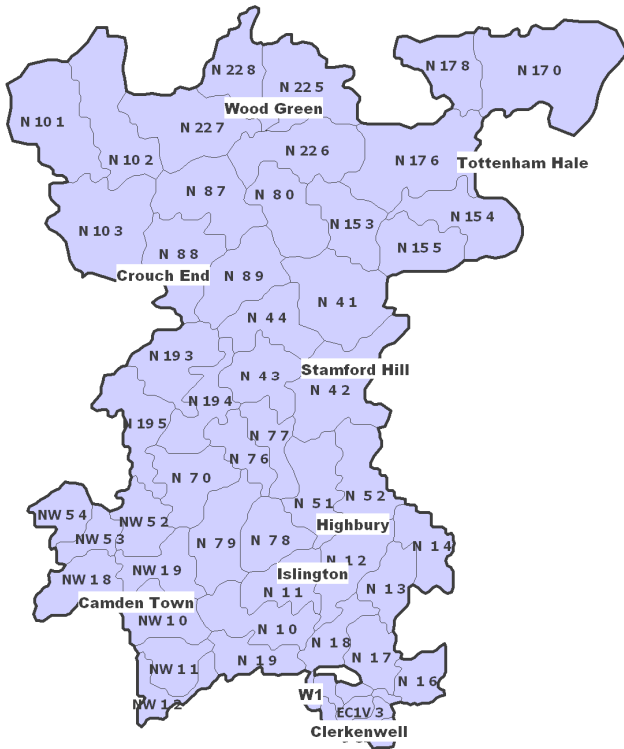

**Page size 340mm x 267mm**

Special positions & full colour will incur extra charge

Free online lineage adverts with our online business directory – call now to register your company

This series consists of the **Hornsey & Crouch End Journal, The Tottenham & Wood Green Journal and the Muswell Hill Journal.**