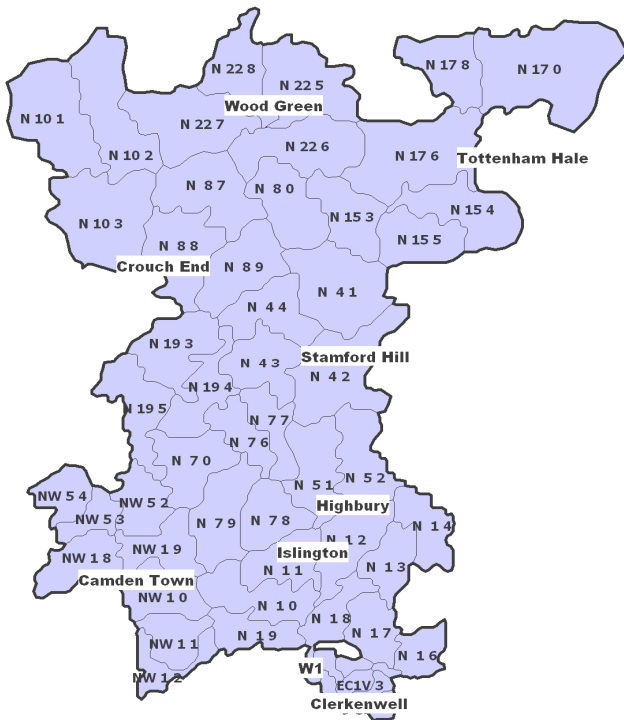

Free online lineage adverts with our online business directory – call now to register your company

**ADULT WEEKLY REACH**

**54,410\***

SOURCE: \*JICREG 1/4/10 Islington Gazette combined with Hornsey Journal series- 41,217  
Average Wkly UV 's JD09 Omniture –13,193

Along with the growing number of visitors to the community web site, the Islington Gazette is ensuring it remains a firm favourite with the people of North London.

Combined with the Journal series of newspaper which are published across Tottenham, Wood Green, Muswell Hill, Hornsey & Crouch End, these titles together with their online community audience reaches 54,000 adults every week\*.

A new addition to the methods of distribution on these titles, saw 5,000\*\*copies of the Tottenham & Wood Green Journal commence being hand distributed at Wood Green Tube Station, Wood Green High Road and Lordship Lane. This new method of distribution is aimed at targeting the commuter on their return journey from work and heightening awareness to your advertising.